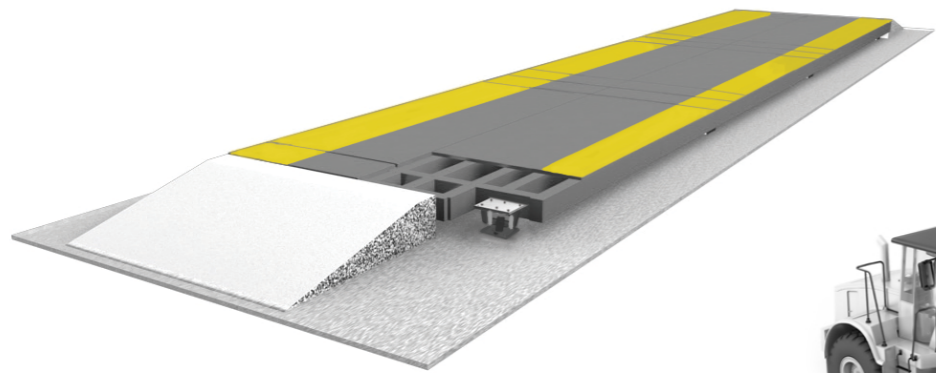

VOLUMETRIC BULK MEASUREMENT

Truck Scales

Wheel Loader Scales

Volume Measurement

WHO WE ARE

LASER TECHNOLOGY

THE PROCESS

LOADED TRUCK

LOADED BELT

EMPTY TRUCK

EMPTY BELT

ACTUAL LOAD VOLUME

EMPTY UNIT SCAN

LOADED UNIT SCAN

DELIVERABLES

Accurate volume measurement

Trucks: $\pm 1\%$

Belts: $\pm 1\%$

Real-time bulk inventory tracking

Load imagery

Ticketing system

Truck scale interface

Cloud based reporting

Optional API