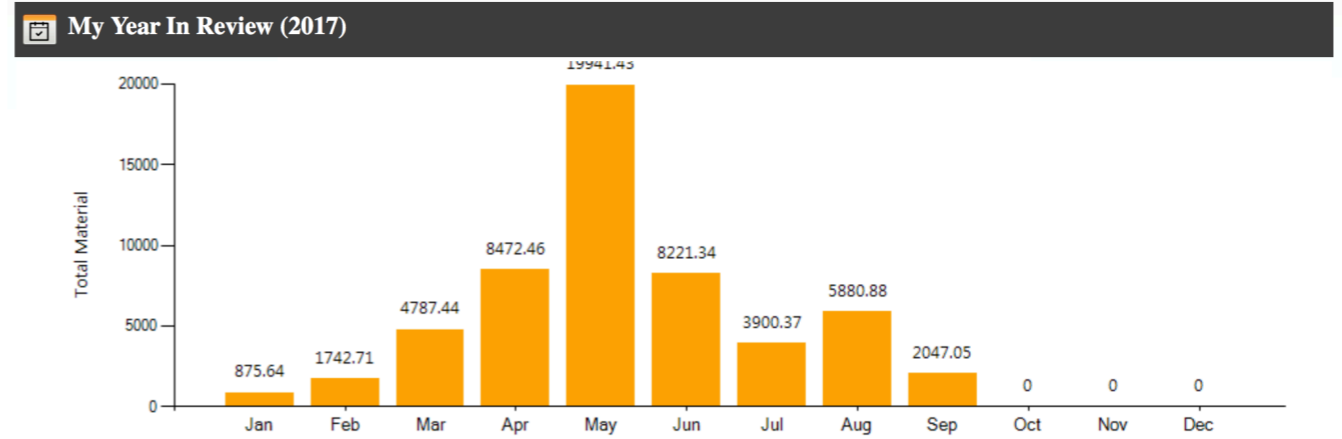

REPORTING

local

cloud based

By Job

LOAD
IMAGERY

IN-BOUND

Verify supplier loads

Track and verify weight per yard per supplier