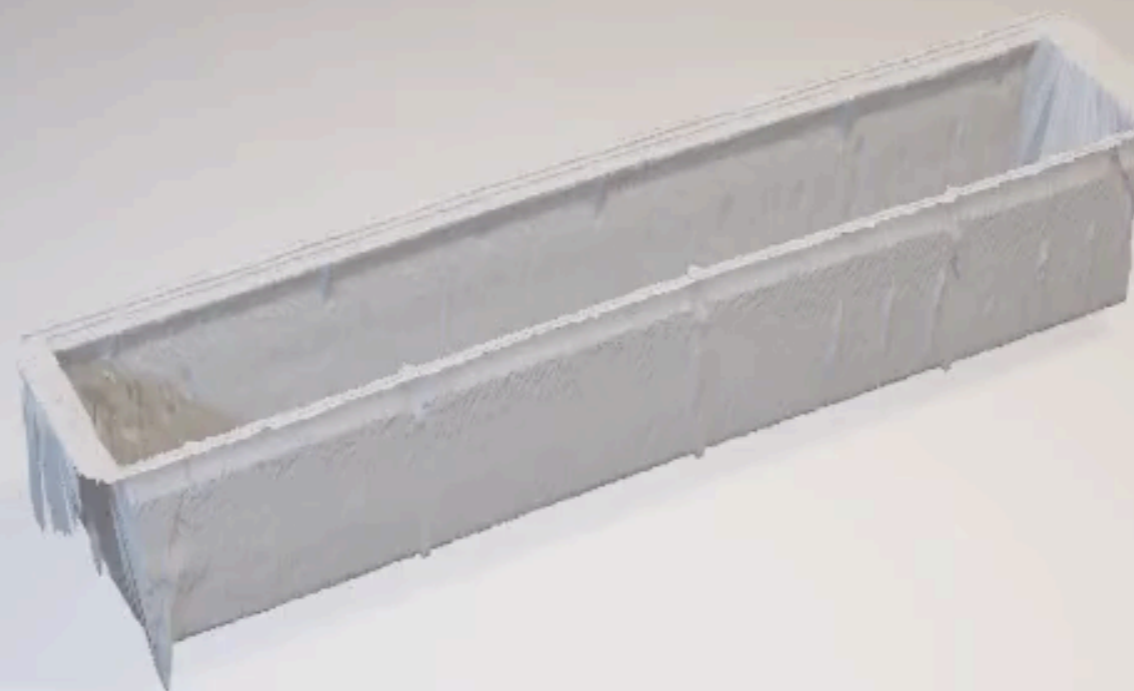

LOADED BELT

EMPTY TRUCK

EMPTY BELT

ACTUAL LOAD VOLUME

EMPTY UNIT SCAN

LOADED UNIT SCAN

DELIVERABLES

Accurate volume measurement

Trucks: $\pm 1\%$

Belts: $\pm 1\%$

Real-time bulk inventory tracking

Load imagery

Ticketing system

Truck scale interface

Cloud based reporting

Optional API