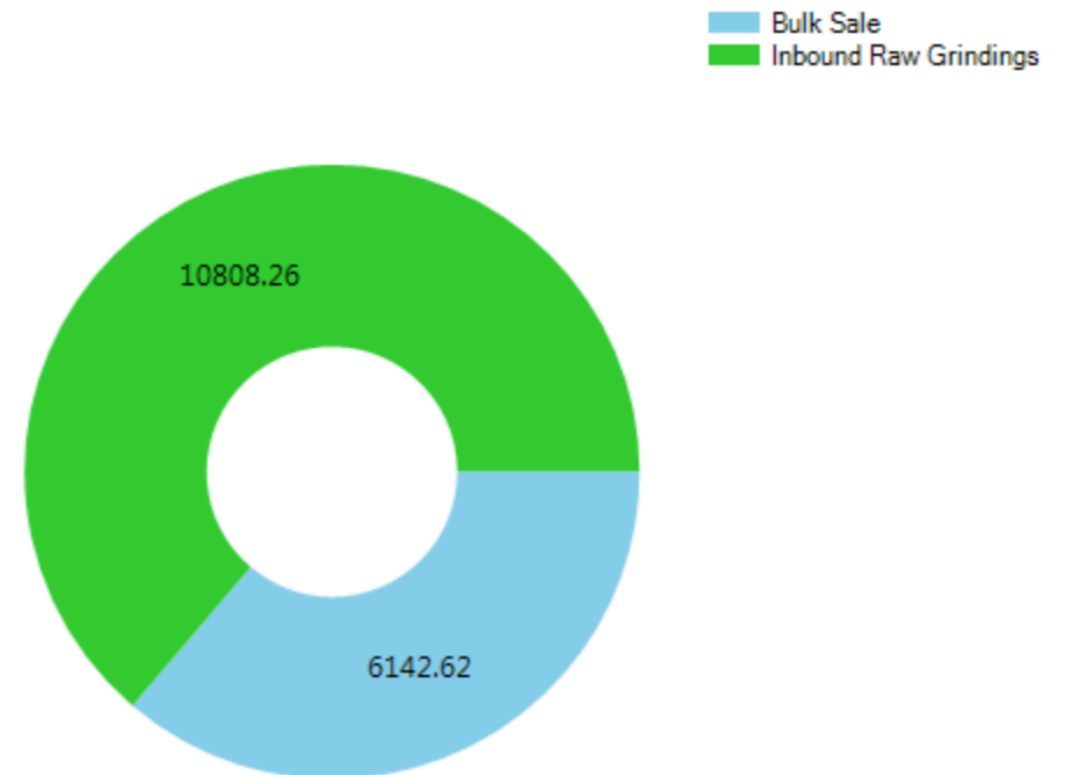

Account:

Job:

Stockpile: SGWF Stockpile

Material: SGWF (CF 0.00%)

Struck Unit Capacity: 102.3 yd3

Note: Unattended Scan Capture

Loaded Scan # 100016708

Empty Scan # 10001652

REPORTING

local

cloud based

By Job

LOAD
IMAGERY

IN-BOUND

Verify supplier loads

Track and verify weight per yard per supplier