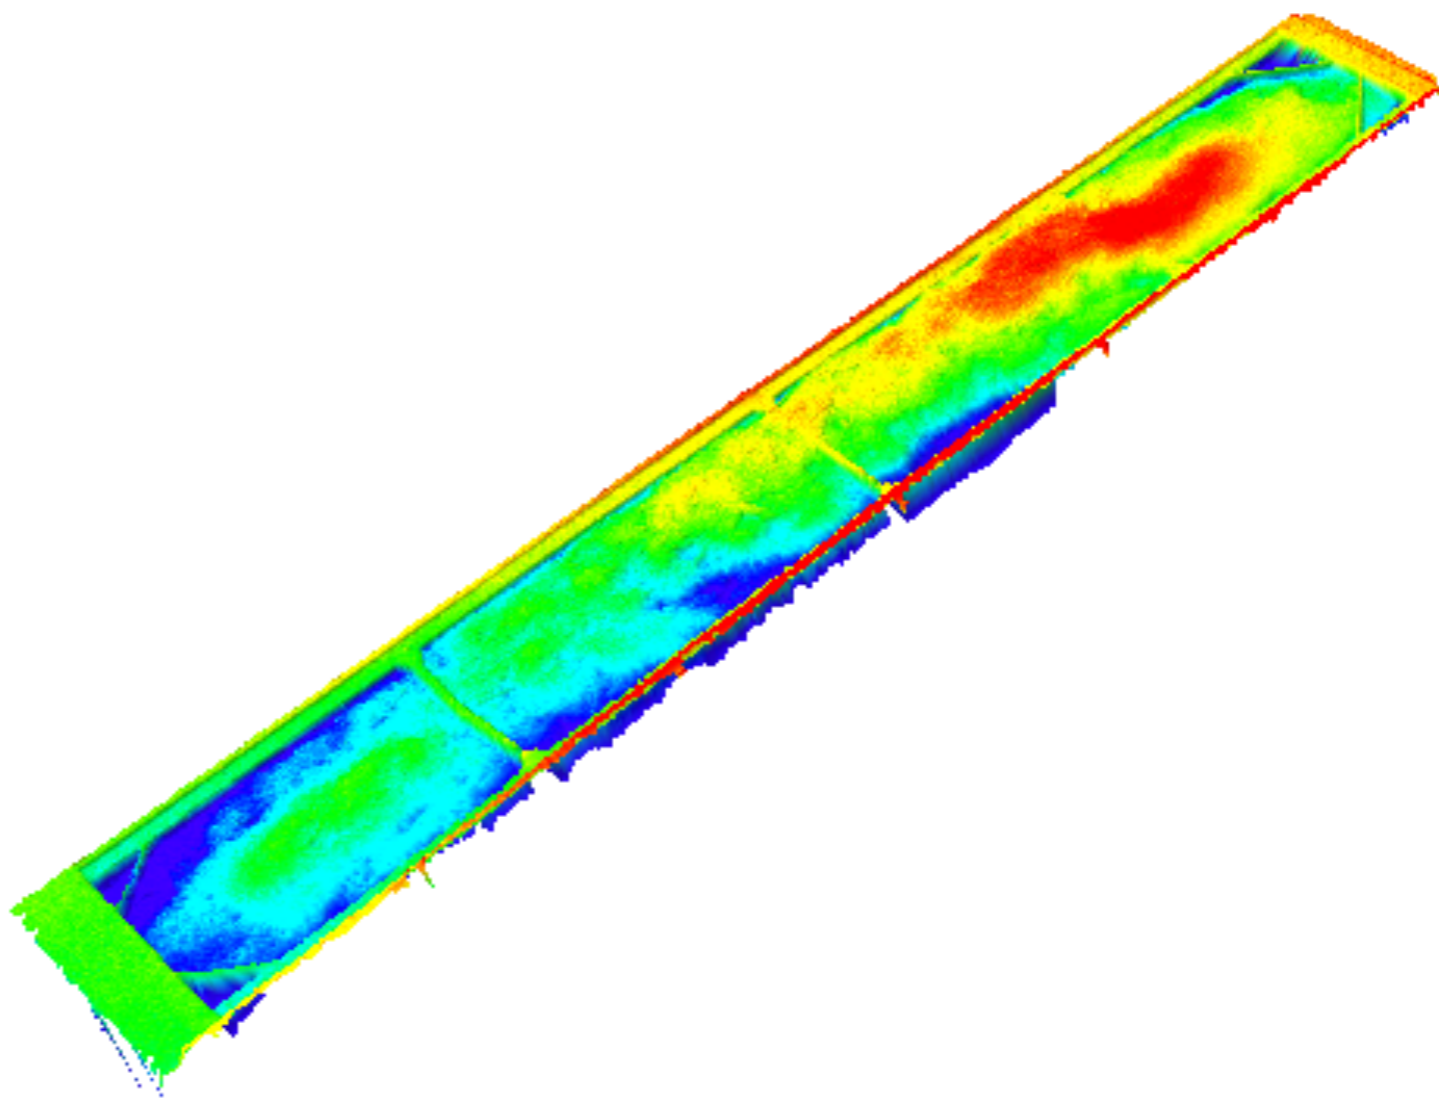

VOLUMETRIC BULK MEASUREMENT

Truck Scales

Wheel Loader Scales

Volume Measurement

WHO WE ARE

LASER TECHNOLOGY

THE PROCESS

LOADED TRUCK

LOADED BELT

EMPTY TRUCK

EMPTY BELT

ACTUAL LOAD VOLUME

EMPTY UNIT SCAN

LOADED UNIT SCAN

DELIVERABLES

Accurate volume measurement

Trucks: $\pm 1\%$

Belts: $\pm 1\%$

Real-time bulk inventory tracking

Load imagery

Ticketing system

Truck scale interface

Cloud based reporting

Optional API